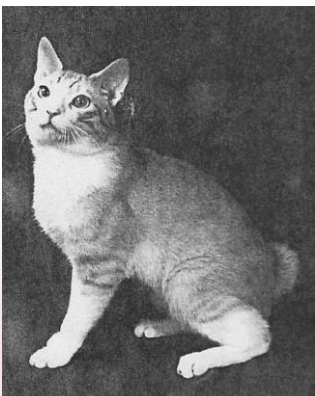

**First Cream Tabby/White
Grand, CH or PR (1991)**
GC Berjo's Kurimu of
Catastery
Cream Tabby/White Male
Br: Lynn Berge
Ow: Gena Garton
*Photo JBBS