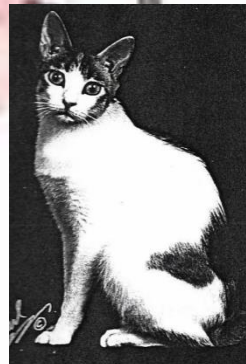

**First Patterned Mi-ke Grand
Premier (1992)**
CH/GP Kiddlyn's Niji
Patterned Mi-ke O/E Spay
B: Linda K. Donaldson
Ow: WL & S Horsley – Linda
Donaldson

*Photo JBBS