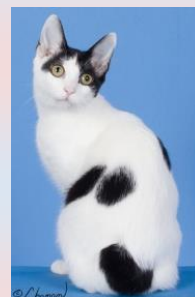

**GC RW BENHANA CHIKA OF
KENIPURR, DM**
Black - White Female
S: GC Bassetti's Ando of Benhana,
DM
D: Kenipurr Nishikaze of Benhana,
DM
B/O: Dawn Benaim-Kendall Smith
Date Achieved: 3/11/2017