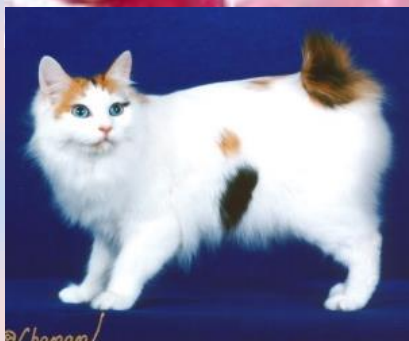

GC, BW, RW KIDDLYN'S WATA GASHI, DM
Mi-ke Tricolor Female
S: GC Kojiki Akachan Shika-Me of Kiddlyn
D: CH Kiddlyn's Botsubotsu, DM

B/O: Linda Donaldson-S R Thorniley
Date Achieved 12/14/2002